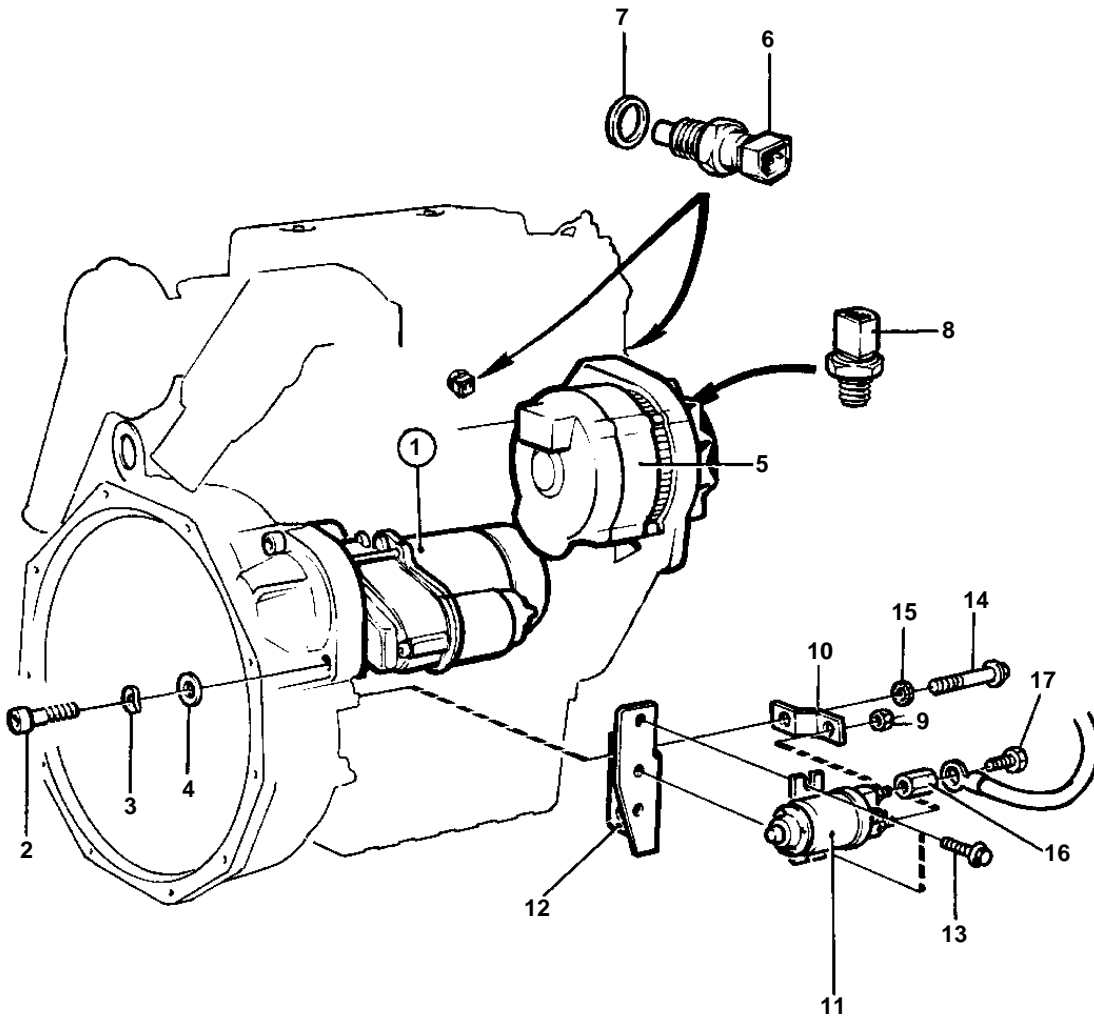

2001BG,2002BG,2003BG

10661

2001BG,2002BG,2003BG

REF	PART NO.	QTY	DESCRIPTION	SEE SEC.	NOTES
1	872241	1	Starter motor		ALSO AVAILABLE AS AN EXCHANGE PART. SN-2300059791
				030-1128	
	872888	1	Starter motor		1-POLE. AS A SPARE PART FOR 2001, 2001B, 2001AG, 2001BG USE STARTER MOTOR 872887.. ALSO AVAILABLE AS AN EXCHANGE PART. SN2300059792-
				030-1128	
	872887	1	Starter motor		1-POLE. STARTER MOTOR 872887 IS ONLY TO BE USED AS A SPARE PART FOR 2001, 2001B, 2001AG, 2001BG.
	3803217	1	Starter motor, exch		Exchange unit
				030-1100	
2	959257	2	Screw		
3	940280	2	Spring washer		
4	943194	2	Washer		
5		1	ALTERNATOR AND INSTALLATION COMPONENTS	030-0820	
6	858229	1	Thermo monitor		
7	947624	1	Gasket		
8	863169	1	Pressure monitor		
9	955782	1	Nut		M8
10	860878	1	Current bar		
11	872242	1	Relay		
12	861317	1	Bracket		(860884)
13	965198	2	Screw		
14	946441	2	Screw		
15	945987	1	Lock washer		
16	855314	1	Nut		
17	946440	1	Flange screw		